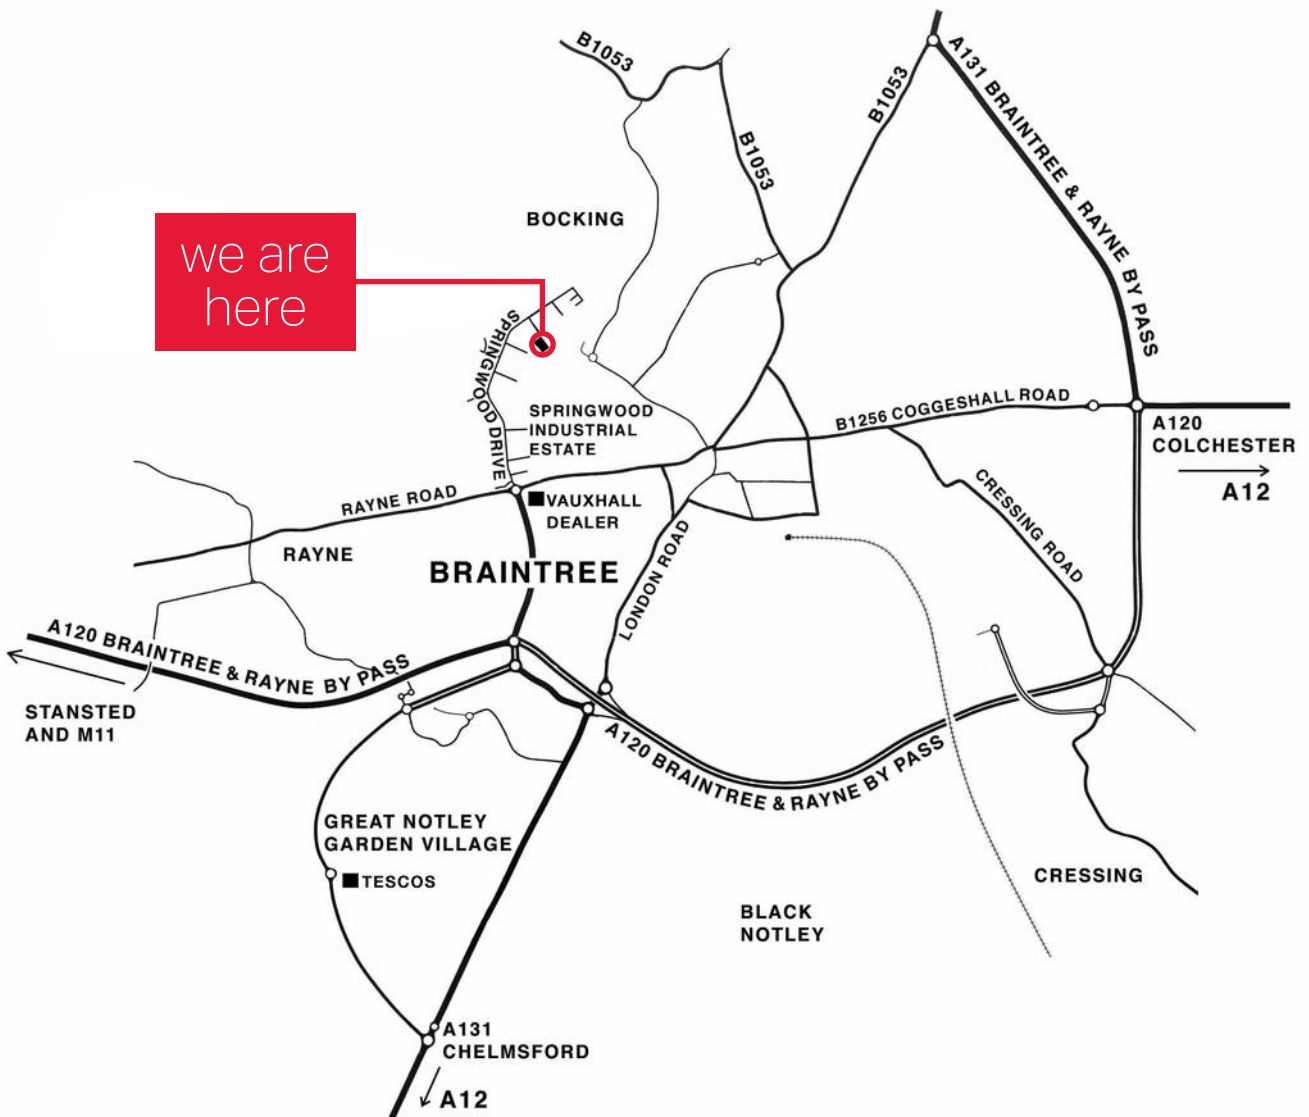

Directions